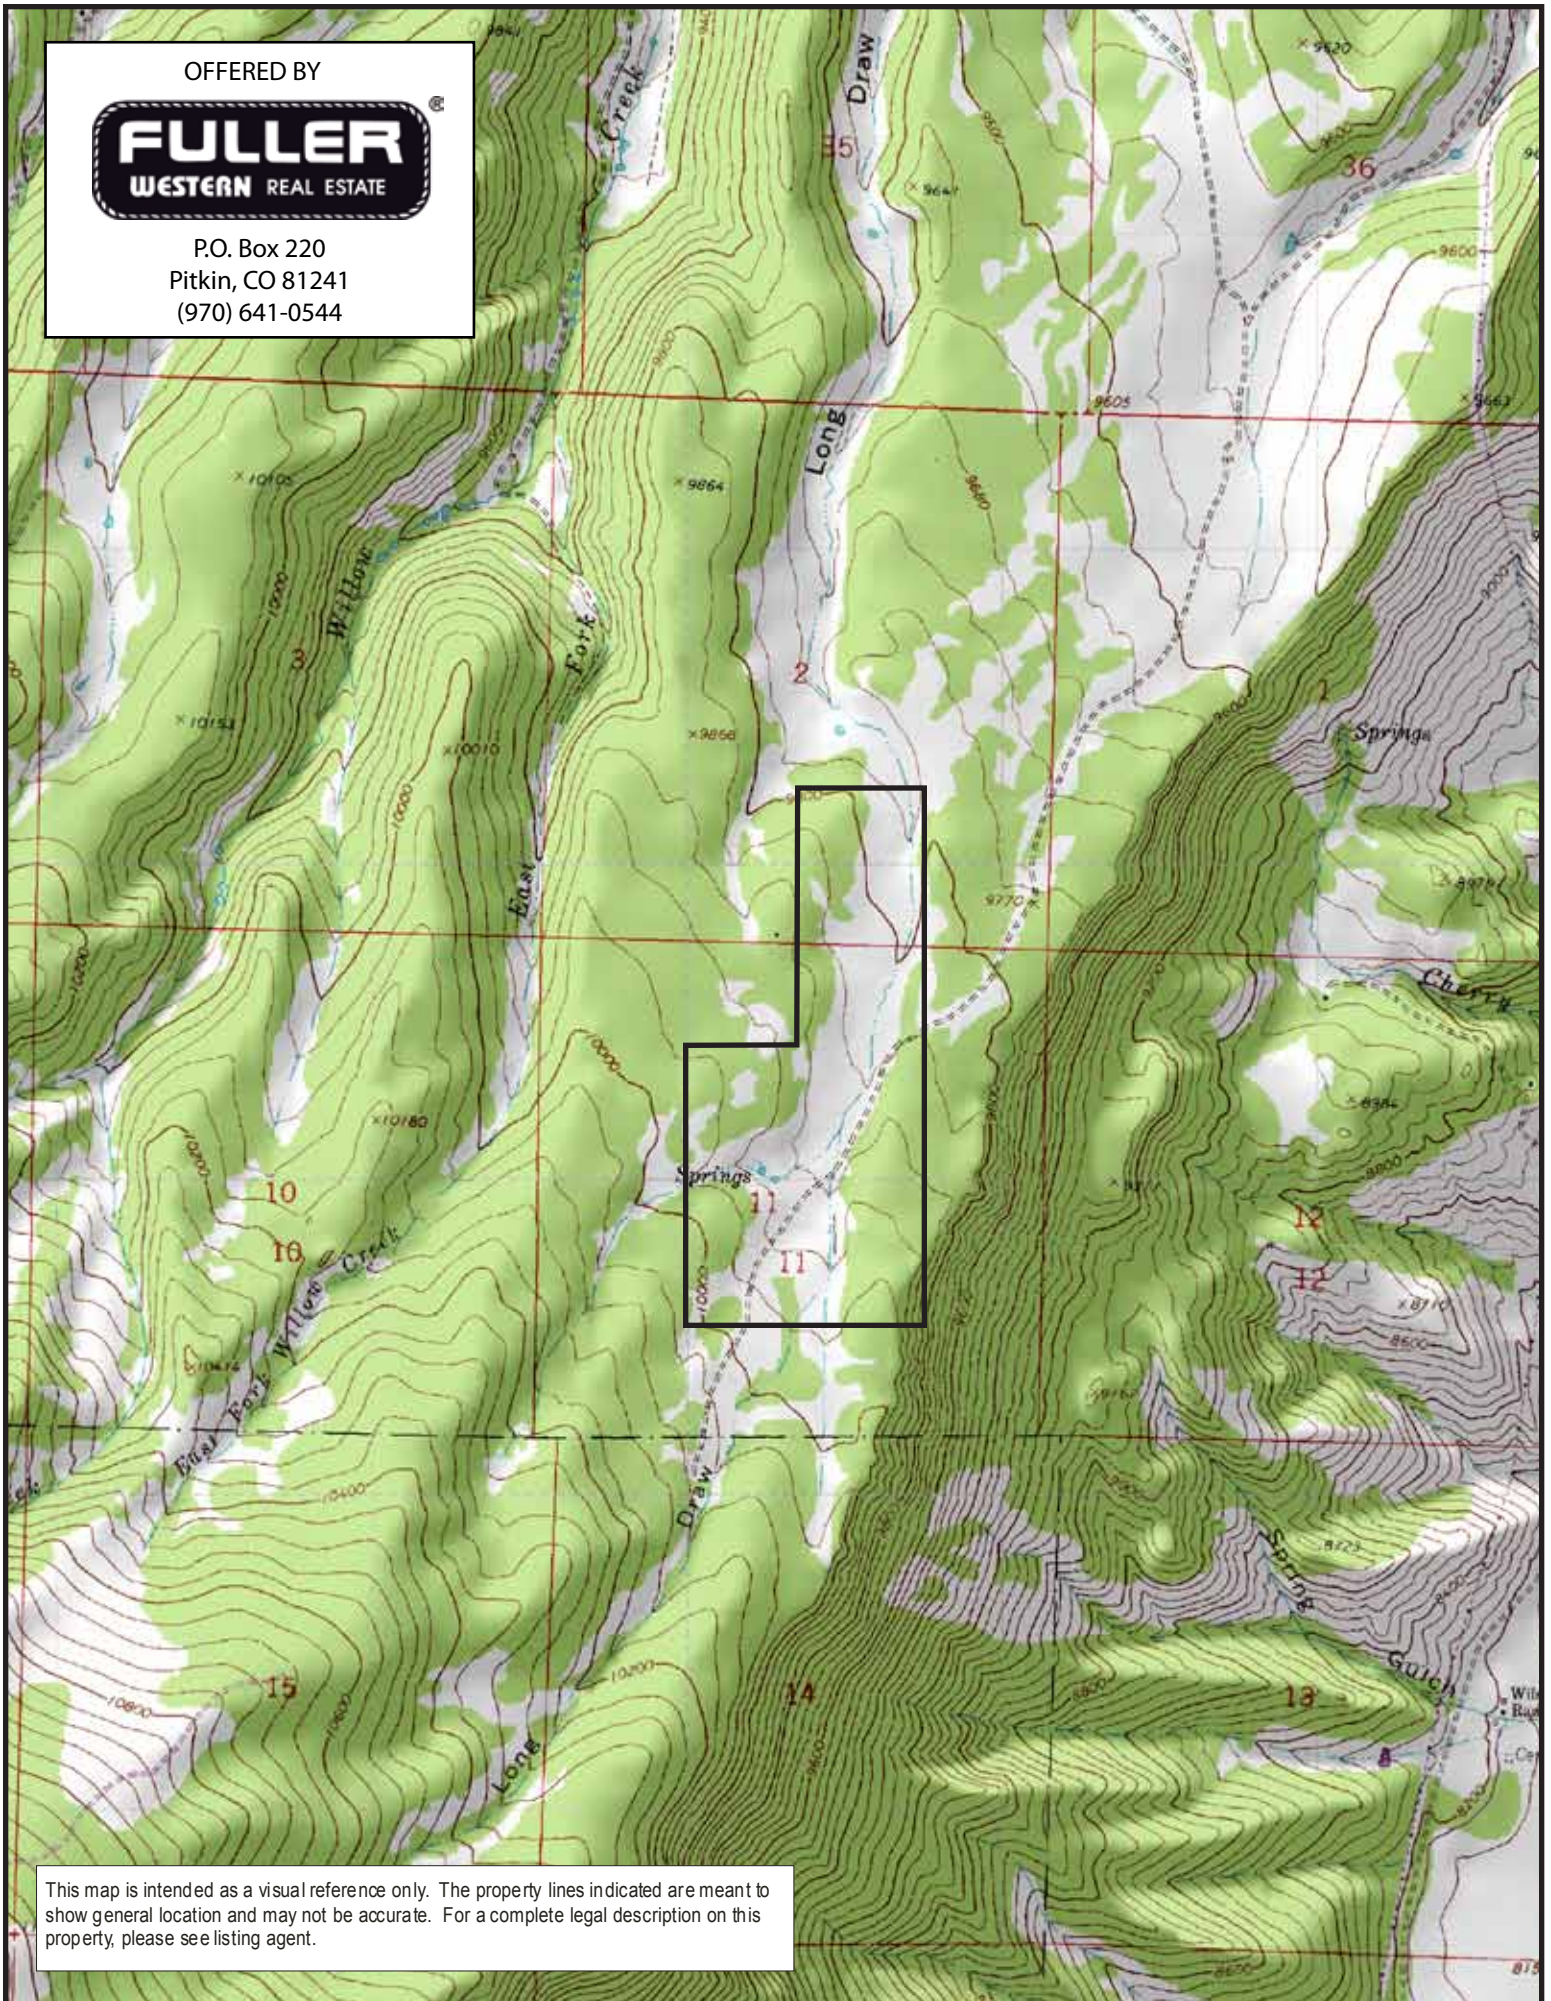

OFFERED BY

P.O. Box 220
Pitkin, CO 81241
(970) 641-0544

This map is intended as a visual reference only. The property lines indicated are meant to show general location and may not be accurate. For a complete legal description on this property, please see listing agent.